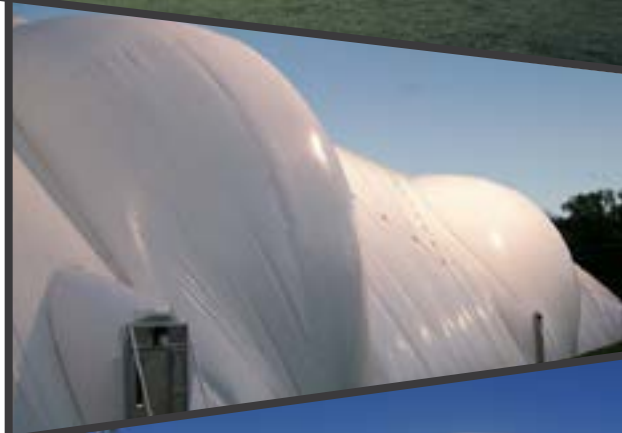

BUILDING ATTACHMENTS MEDIA CAMERA STATIONS

MEDIA CAMERA STATIONS

MEDIA CAMERA STATIONS

Record games, tournaments, and practices for broadcast or review without sacrificing field space for recording equipment with Arizon Media Camera Stations. Media camera stations are built directly into the fabric sidewalls to provide extra room for equipment, lighting and personnel.

FEATURES

- Media camera stations are custom-designed and factory installed, ready to go upon the building's initial inflation.
- Stations provide additional height so that tall camera equipment and lighting can be used.
- Camera stations are manufactured using the same exterior fabric and liner material as the rest of the structure.

BENEFITS

- Provides extra room for equipment, lighting and personnel without sacrificing field space or usable sideline space.
- Discreet; will not blemish the aesthetics of the building's interior or exterior.