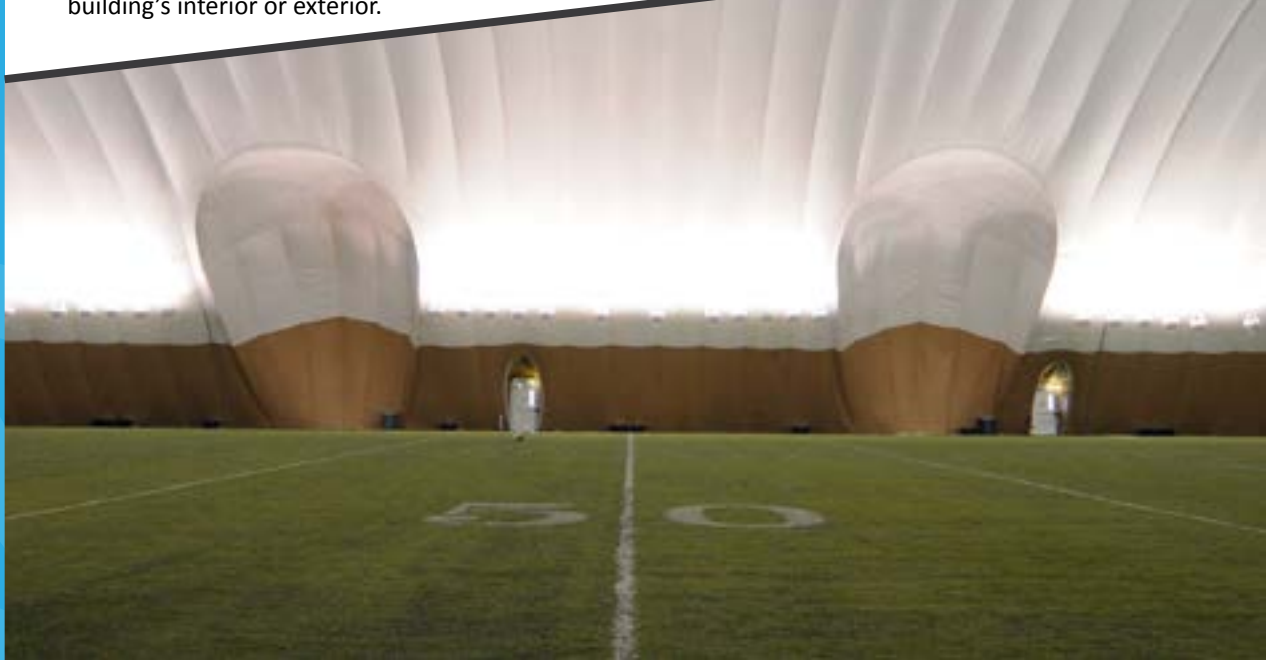

BUILDING ATTACHMENTS MEDIA CAMERA STATIONS

MEDIA CAMERA STATIONS

MEDIA CAMERA STATIONS

Record games, tournaments, and practices for broadcast or review without sacrificing field space for recording equipment with Arizon Media Camera Stations. Media camera stations are built directly into the fabric sidewalls to provide extra room for equipment, lighting and personnel.

FEATURES

- Media camera stations are custom-designed and factory installed, ready to go upon the building's initial inflation.
- Stations provide additional height so that tall camera equipment and lighting can be used.
- Camera stations are manufactured using the same exterior fabric and liner material as the rest of the structure.

BENEFITS

- Provides extra room for equipment, lighting and personnel without sacrificing field space or usable sideline space.
- Discreet; will not blemish the aesthetics of the building's interior or exterior.